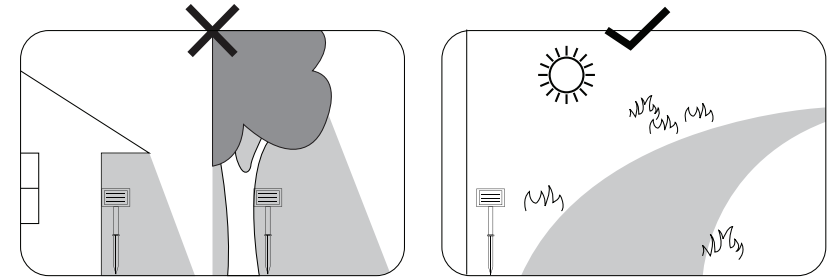

# GLOBO

LIGHTING

[www.globo-lighting.com](http://www.globo-lighting.com)

36802-20

Replaceable rechargeable battery

GLOBO Handels GmbH  
Gewerbestr. 3  
A-9184 Sankt Peter  
Austria