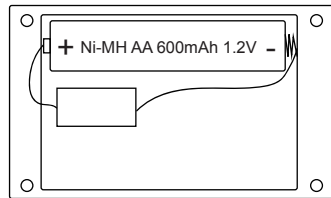

# GLOBO

LIGHTING

[www.globo-lighting.com](http://www.globo-lighting.com)

36802-20

Replaceable rechargeable battery

GLOBO Handels GmbH  
Gewerbestr. 3  
A-9184 Sankt Peter  
Austria