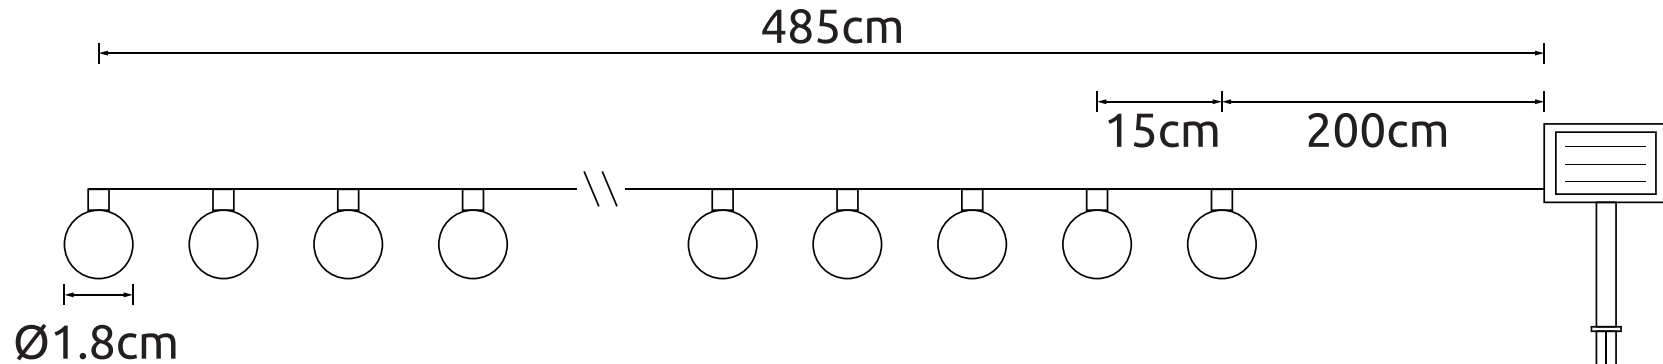

# GLOBO

LIGHTING

[www.globo-lighting.com](http://www.globo-lighting.com)

36802-20

Replaceable rechargeable battery

GLOBO Handels GmbH  
Gewerbestr. 3  
A-9184 Sankt Peter  
Austria