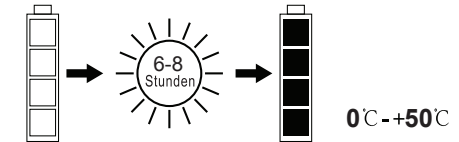

# GLOBO

LIGHTING

[www.globo-lighting.com](http://www.globo-lighting.com)

36802-20

Replaceable rechargeable battery

GLOBO Handels GmbH  
Gewerbestr. 3  
A-9184 Sankt Peter  
Austria